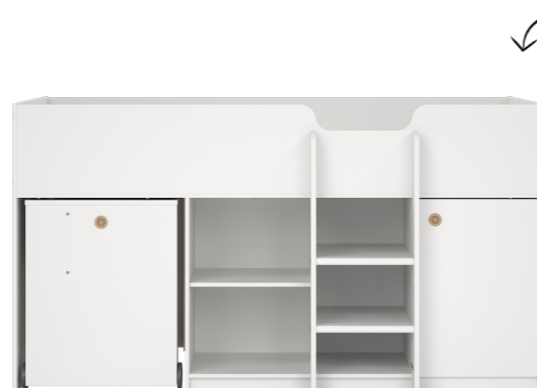

**Product Material**

- Chipboard
- Foil
- Solid Oak Handles
- Ball Bearing Steel Runners
- Solid Pine Wood Ladder

**82091**4949  
*HIGH SLEEPER*

**82092**4949  
*MID SLEEPER*

tvilum

*LYON COLLECTION* — **White/Jackson Hickory / 49hl**